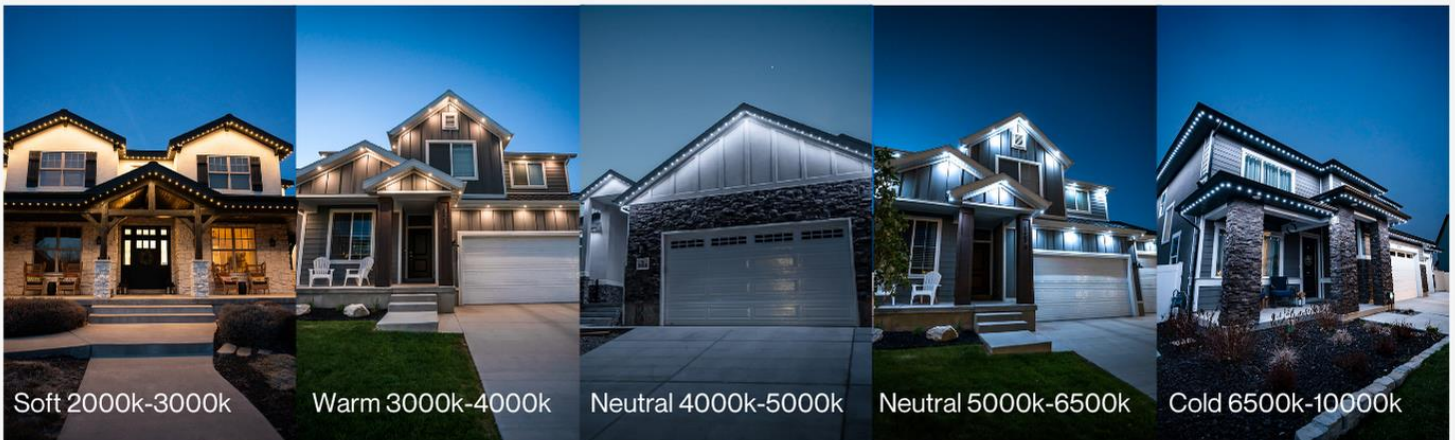

GET ESTIMATE

208-494-9545

WWW.MYSPARQLIGHTS.COM

1225 N MAIN ST. MERIDIAN, ID 83642

5 STAR REVIEWS ON GOOGLE, YELP AND FACEBOOK

ONE SYSTEM | ONE INSTALL LIMITLESS COLOR OPTIONS

INVISIBLE DURING THE DAY!

We match the color of your home!
The Sparq Lighting System is incased in a metal track, matched to the color of your home's exterior, making it blend in like a chameleon!

HIGHLIGHT THE BEAUTY OF YOUR HOME!

Transform your home's ambiance with our permanent holiday lighting, allowing you to highlight its beauty by customizing the shade of white from 2,000 to 10,000 Kelvin.